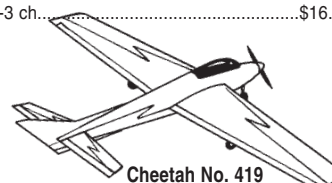

Challenger No. 108

Chandelle No. 634

634 Chandelle: Sporty low wing. Wingspan: 1.54m, Engine: .40 - .46, 4 Function R/C\$28.60

Moulded canopy available.....\$27.50

128 Cheap Trick: 930mm, TD; .10 size; 2-3 ch.....\$16.50

**Cheap Trick
No. 128**

Cheetah No. 419

419 Cheetah: 920mm; mini pattern model; mid-wing; trike; for .15 to .20 engine and 3 channel radio.....\$17.60

336 Cherokee Babe: Semi-scale; 1350mm; low wing; trike; for .25 to .40 engine and 4 channel radio.....\$19.80