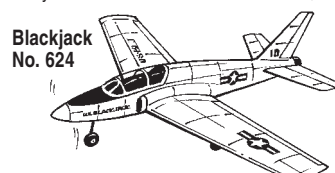

Baby Buzzard No. 332

Bandicoot No. 576

576 Bandicoot: Sport/Aerobatic with sparkling performance. Wingspan: 1.26m; engine: .35 - .40; 4 Channel.....\$28.60
Moulded canopy available.....\$27.50

549 Bigfoot: Duration record breaker floatplane. wingspan 2.4m, Engines .35 - .40. 2 Sheets.....\$49.50

Big Foot No. 549

Big Wig No. 422

422 Big Wig: 1800mm; high wing; trike; .61 size; 5 channel.....\$28.60

503 Blackbird: High wing cabin fun sportster; span 1540mm; 2-3 channels; R.C.;5-8 cc motors; by F. Bryant\$25.30

Blackbird No. 503

**Blackjack
No. 624**

624 Blackjack: Sport/Jet style aerobatic model. Tractor prop. type Span: 1.4m, Engine: .40 - .46, 4 function.....\$33.00
Moulded canopy available.....\$27.50

120 Blo Fli: 1000mm; high wing pusher; TD; .049 size; 2 ch\$19.80